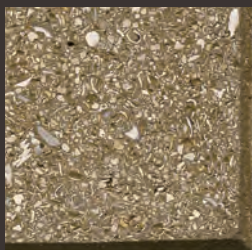

## PLANKLOCK®

PEDESTRIAN APPLICATIONS  
THICKNESS: 60MM  
FINISH: POLISHED

IVORY

TAN

SILVER SAM

## ROADLOCK®

VEHICULAR APPLICATIONS  
THICKNESS: 60MM  
FINISH: POLISHED

IVORY

TAN

SILVER SAM

DARK CHOCOLATE

GOLDEN BROWN

## COPING & SPECIALTY PIECES

We make many different types of coping, that are available in each one of our colors and styles. Bullnosed on one, two, three or four sides with rounded or straight bullnose options.