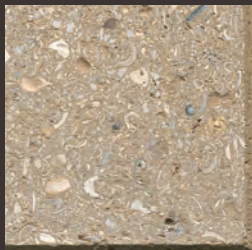

### SHELLOCK®

PEDESTRIAN APPLICATIONS  
THICKNESS: 40MM  
FINISH: POLISHED

IVORY

TAN

SILVER SAM

CAFÉ

### GRANITELOCK®

PEDESTRIAN APPLICATIONS  
THICKNESS: 40MM  
FINISH: POLISHED

ARCTIC WHITE

STERLING GRAY

### CORALLOCK®

PEDESTRIAN APPLICATIONS  
THICKNESS: 40MM  
FINISH: CORAL TEXTURE

IVORY