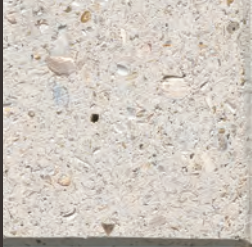

# COLOR SELECTION

### SHELLOCK®

PEDESTRIAN APPLICATIONS  
THICKNESS: 40MM  
FINISH: POLISHED

IVORY

TAN

SILVER SAM

CAFÉ

## ROADLOCK®

VEHICULAR APPLICATIONS  
THICKNESS: 60MM  
FINISH: POLISHED

IVORY

TAN

SILVER SAM

DARK CHOCOLATE

GOLDEN BROWN