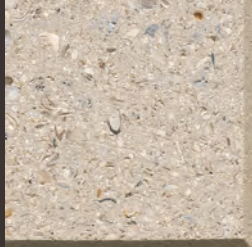

# COLOR SELECTION

### SHELLOCK®

PEDESTRIAN APPLICATIONS  
THICKNESS: 40MM  
FINISH: POLISHED

IVORY

TAN

SILVER SAM

CAFÉ

## ROADLOCK®

VEHICULAR APPLICATIONS  
THICKNESS: 60MM  
FINISH: POLISHED

IVORY

TAN

SILVER SAM

DARK CHOCOLATE

GOLDEN BROWN