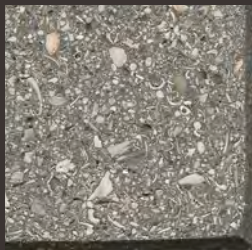

## PLANKLOCK®

PEDESTRIAN APPLICATIONS  
THICKNESS: 60MM  
FINISH: POLISHED

IVORY

TAN

SILVER SAM

## ROADLOCK®

VEHICULAR APPLICATIONS  
THICKNESS: 60MM  
FINISH: POLISHED

IVORY

TAN

SILVER SAM

DARK CHOCOLATE

GOLDEN BROWN

## COPING & SPECIALTY PIECES

We make many different types of coping, that are available in each one of our colors and styles. Bullnosed on one, two, three or four sides with rounded or straight bullnose options.