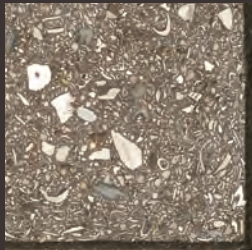

## PLANKLOCK®

PEDESTRIAN APPLICATIONS  
THICKNESS: 60MM  
FINISH: POLISHED

IVORY

TAN

SILVER SAM

## ROADLOCK®

VEHICULAR APPLICATIONS  
THICKNESS: 60MM  
FINISH: POLISHED

IVORY

TAN

SILVER SAM

DARK CHOCOLATE

GOLDEN BROWN

## COPING & SPECIALTY PIECES

We make many different types of coping, that are available in each one of our colors and styles. Bullnosed on one, two, three or four sides with rounded or straight bullnose options.